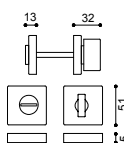

Escutcheon - Studio Olivari

Specification Code + Finish
 1192E - European Style
 1192O - Australian Style

Cubo - Studio Olivari

Specification Code + Finish
 H1365 - snib only
 H136V6 - privacy snib & eRelease
 H136F6 - indicating snib & eRelease