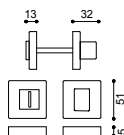

Escutcheon - Studio Olivari

Specification Code + Finish
 1192E - European Style
 1192O - Australian Style

Cubo - Studio Olivari

Specification Code + Finish
 H1365 - snib only
 H136V6 - privacy snib & eRelease
 H136F6 - indicating snib & eRelease