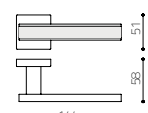

Specification Code + Finish
M212S1 - lever set only
M212S2 - passage set incl. latch