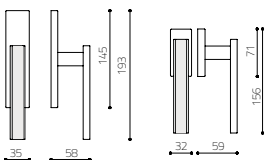

Edge

Peter Marino 2008

M212S

C212S - fixed window slider

K212S - operational window handle

- Single piece rose with torsion springs & a lifetime spring back warranty
- Suitable for all European & Australian fire & non fire rated mortice locks & tube latches
- 100% made in Italy by Olivari for over 100 years, brought to by Bellevue for over 30 years
- This handle and its accessories are available on the "L" low profile rose range. See page 19 for details

Escutcheon - Studio Olivari

Specification Code + Finish
 1192E - European Style
 1192O - Australian Style

Cubo - Studio Olivari

Specification Code + Finish
 H1365 - snib only
 H136V6 - privacy snib & eRelease
 H136F6 - indicating snib & eRelease